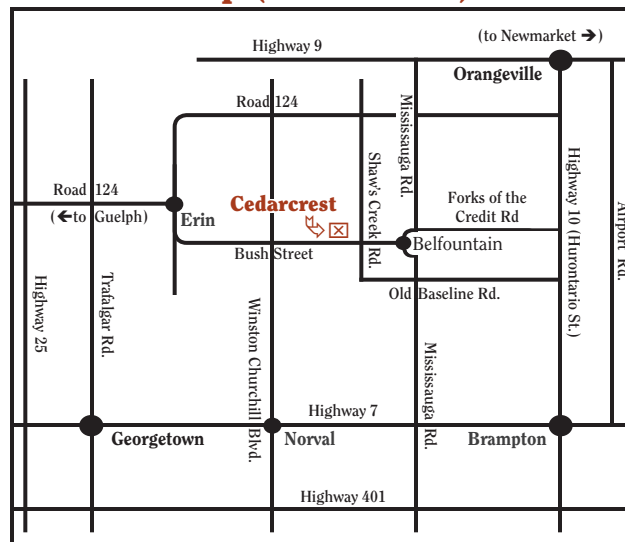

Name .....

Address .....

City ..... Prov. .... E-mail .....

Primary Phone (.....) ..... Secondary Phone (.....) .....

Preferred retreat dates: 1st choice ..... 2nd choice .....

☐ I enclose a $75 non-refundable deposit payable to IRCD   ☐ I am planning to bring an infant

Special needs (diets, allergies, etc. Please explain): .....

.....

Additional Information

Directions by Car

From Toronto (401):

- Take Highway 410 north from Highway 401.
- When Highway 410 ends continue north along Highway 10
- Exit Highway 10 at Forks of the Credit Road (County Route 11).
- Turn left ('west') approximately 7 km to Belfountain.
- At the 'Stop' sign in Belfountain, turn right on Bush Street.
- Cedarcrest is the second entry on the right after the next 'Stop' sign (at Shaw's Creek Road).

From 401 west of Toronto:

- Take Mississauga Road (exit 336) north approximately 30 km to Belfountain.
- At the 'Stop' sign in Belfountain, turn left on Bush Street.
- Cedarcrest is the second entrance on the right after the next 'Stop' sign (at Shaw's Creek Road).

From the north (Orangeville):

- At Orangeville, take Highway 10 (Hurontario) south approximately 13 km to Forks of the Credit Road (County route 11).
- Turn right ('west') approximately 7 km to Belfountain.
- At the 'Stop' sign in Belfountain, turn right on Bush Street.
- Cedarcrest is the second entrance on the right after the next 'Stop' sign (at Shaw's Creek Road).

Map (Not to scale)

Retreats at Cedarcrest provide an opportunity
to reflect on one's everyday life
in a Christian context.

Cedarcrest is a Conference Centre run by
the Institute for Research, Communication
and Development (I.R.C.D.).

The spiritual activities held there are
entrusted to the Opus Dei Prelature.

Information about Opus Dei can
also be found at www.opusdei.ca

To help sustain Cedarcrest, optional,
tax-deductible contributions, over and above
the cost of the activity, may be made payable to:

**Institute for Research, Communication
and Development (IRCD)**

156 St. George Street
Toronto, ON, M5S 2G1

Income tax receipts will be issued upon request.